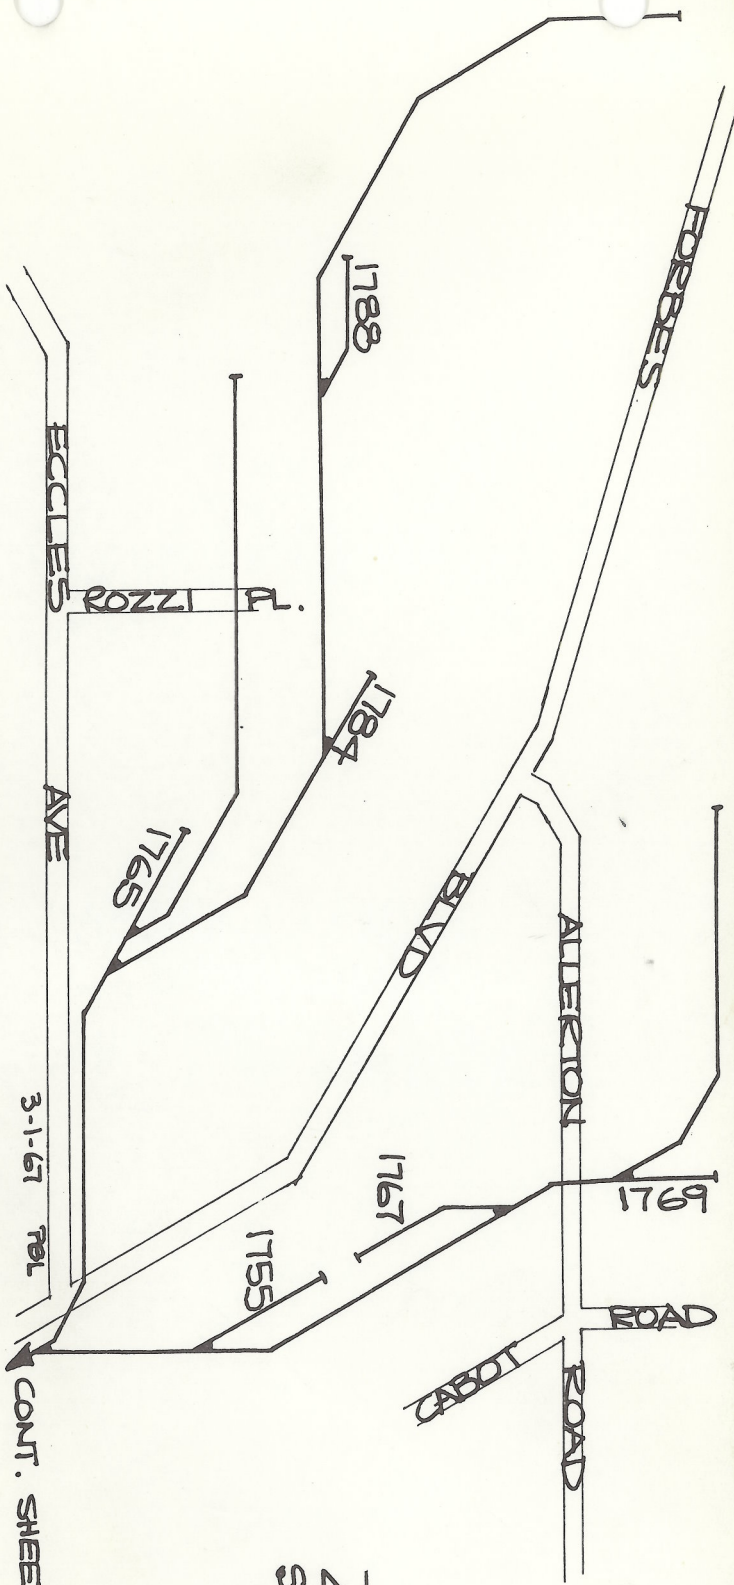

ZONE 17

<u>TRACK</u>	<u>INDUSTRY SERVED</u>	<u>SPOTS</u>
1700	American Bridge	Storage
1701	American Bridge	Random
1702	American Bridge	Random
1703	American Bridge	Random
1704	American Bridge	Random
1705	American Bridge	Random
1706	G. S. A.	2,3,4
1707	Edwards Wire Rope	2,3,4,5 6 Tank
1708	Edwards Wire Rope	1 thru 8
1709	Bethlehem Steel	Random
1710	Haas & Haynie	1
1711	Bethlehem Steel Dumps	Random
1712	Wildberg Bros.	Platform
1750	Runaround	
1755	Wilson Jones Co.	1,2
1757	Thompson Ind.	1,2
1759	Roebing Wire Rope	1
1760	Bethlehem Steel	1,2
1762	Hotpoint Divn of GE	2,3,4
1763	Wm. Volker of S.F.	1 thru 5
1764	F. W. Woolworth	2 thru 10
1765	Champion Lamp Works	1,2
1766	Mercedes-Benz	Auto ramp
1767	Gallo Wine	3
1771	<i>Procto Light</i>	
1784	Owens Corning Fiberglass	
1769	John Sexton	
1788	Baruh Liquor	

ZONE 17
SHEET TWO

3-1-67 TBL

CONT. SHEET ONE