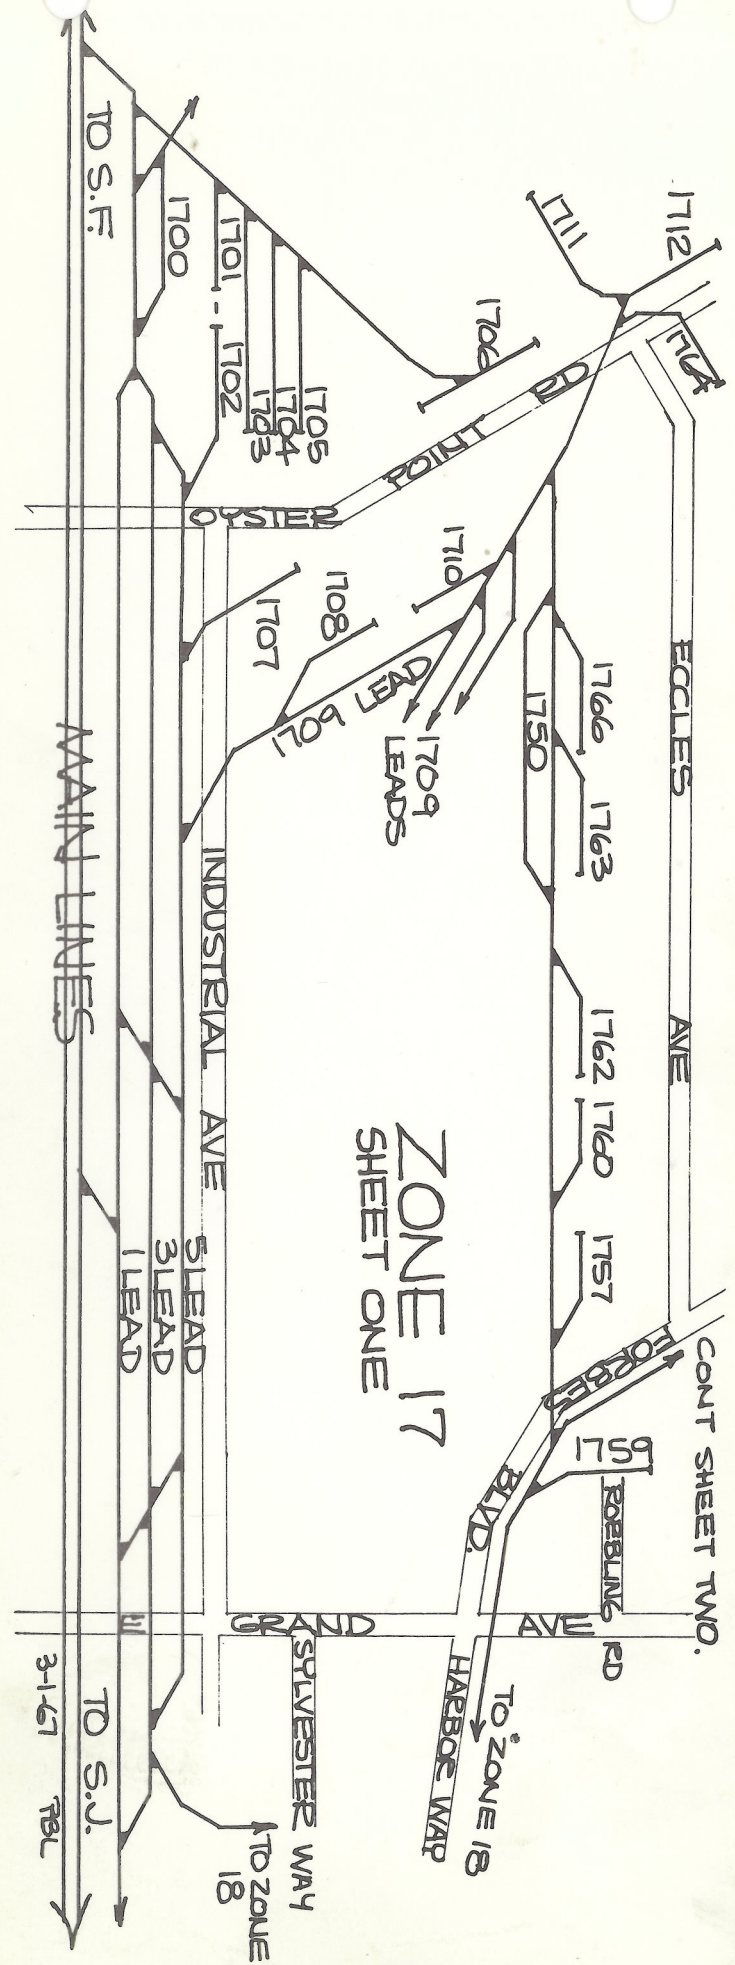

ZONE 17

<u>TRACK</u>	<u>INDUSTRY SERVED</u>	<u>SPOTS</u>
1700	American Bridge	Storage
1701	American Bridge	Random
1702	American Bridge	Random
1703	American Bridge	Random
1704	American Bridge	Random
1705	American Bridge	Random
1706	G. S. A.	2,3,4
1707	Edwards Wire Rope	2,3,4,5 6 Tank
1708	Edwards Wire Rope	1 thru 8
1709	Bethlehem Steel	Random
1710	Haas & Haynie	1
1711	Bethlehem Steel Dumps	Random
1712	Wildberg Bros.	Platform
1750	Runaround	
1755	Wilson Jones Co.	1,2
1757	Thompson Ind.	1,2
1759	Roebing Wire Rope	1
1760	Bethlehem Steel	1,2
1762	Hotpoint Divn of GE	2,3,4
1763	Wm. Volker of S.F.	1 thru 5
1764	F. W. Woolworth	2 thru 10
1765	Champion Lamp Works	1,2
1766	Mercedes-Benz	Auto ramp
1767	Gallo Wine	3
1771	<i>Procto Light</i>	
1784	Owens Corning Fiberglass	
1769	John Sexton	
1788	Baruh Liquor	

ZONE 17
SHEET TWO

3-1-67 TBL

CONT. SHEET ONE